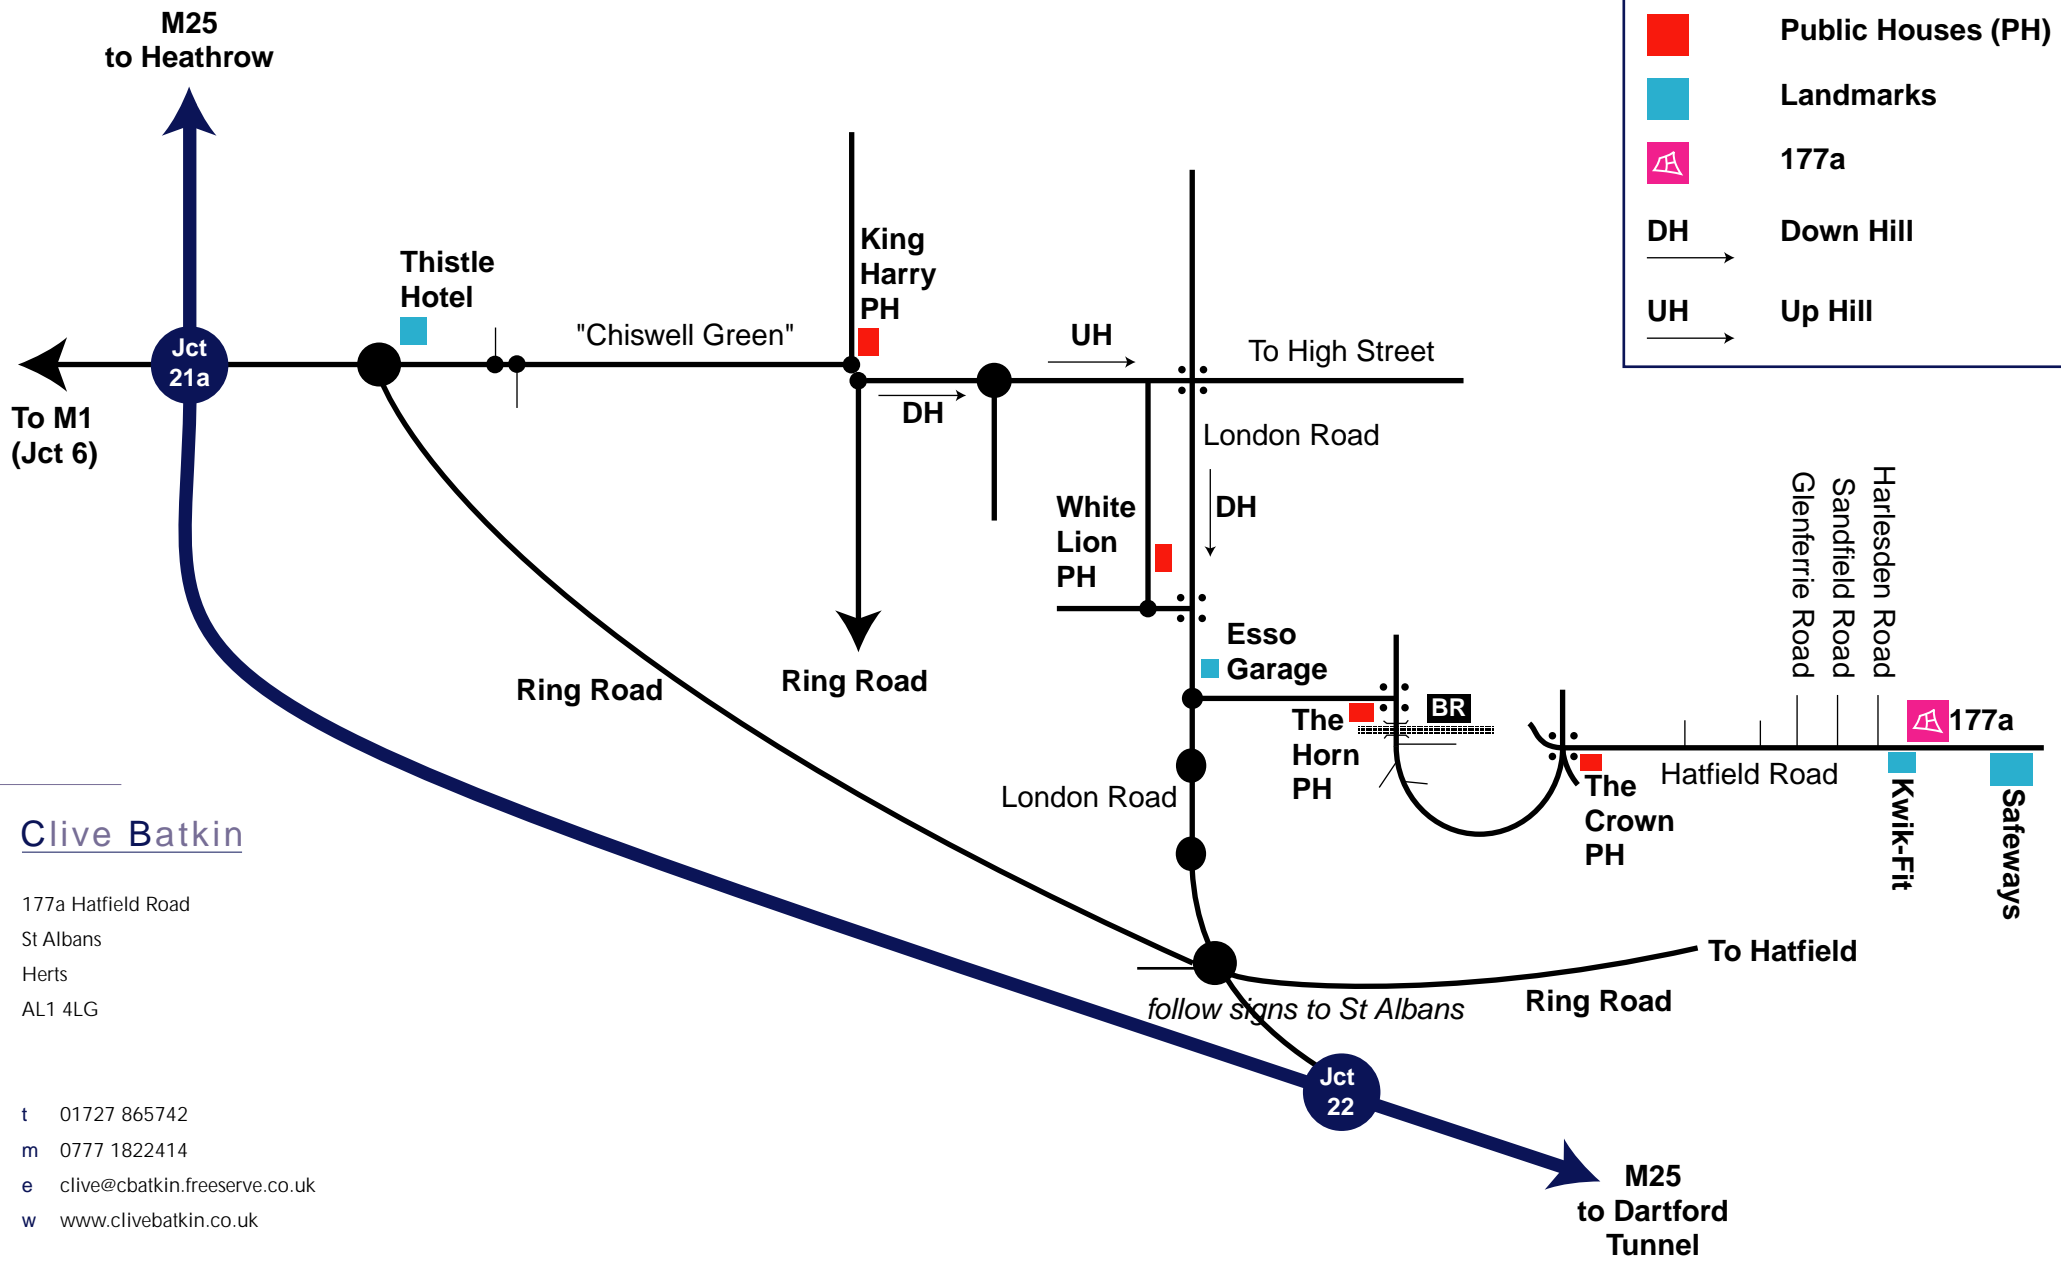

Key:

- Public Houses (PH)
- Landmarks
- ▣ 177a
- DH → Down Hill
- UH → Up Hill

Clive Batkin

177a Hatfield Road
 St Albans
 Herts
 AL1 4LG

t 01727 865742
 m 0777 1822414
 e clive@cbatkin.freemove.co.uk
 w www.clivebatkin.co.uk

Please note this map is not drawn to scale.
 There is plentiful & un-restricted parking in the area.